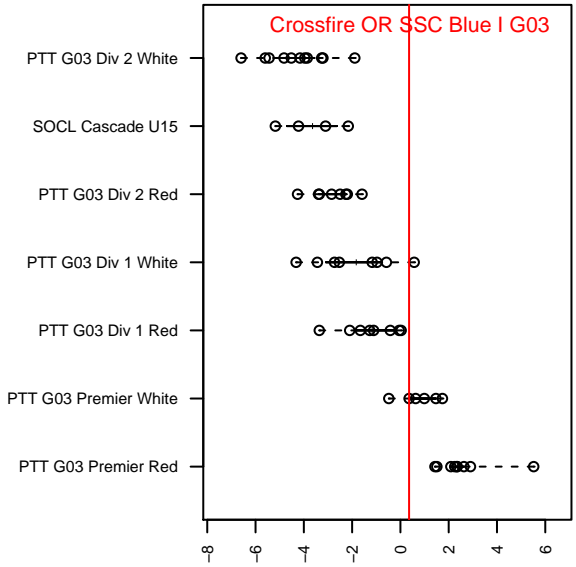

Crossfire OR SSC Blue I G03

Crossfire Oregon
 Tigard, OR
 G03 total strength=1233
 attack=5.08 defense=3.97
 fall league = PTT G03 Premier White
 spr league = Spr OYS G03 Premier White

alt names used:
 Southside Blue 03
 SOUTHSIDE SSC 03 BLUE (OR)
 SOUTHSIDE SSC 03 BLUE (OR)
 SSC 03G Blue
 SSC 03G Blue
 SSC 03G Blue

Venues played:
 2016 Clash At the Border Gold U14
 2016 Nike Crossfire Challenge Gold Group U14
 2016 Oswego Nike Cup Gold U14
 2016 PTT G03 Premier White
 2016 Spr OYS G03 Premier White
 2016 OYS State Cup G03

**attack and defense variance (black dot)
relative to other teams
and top 10 in region**

**attack and defense rating
relative to others at age
and all opponents in last 13 months**

Performance relative to 13 month average