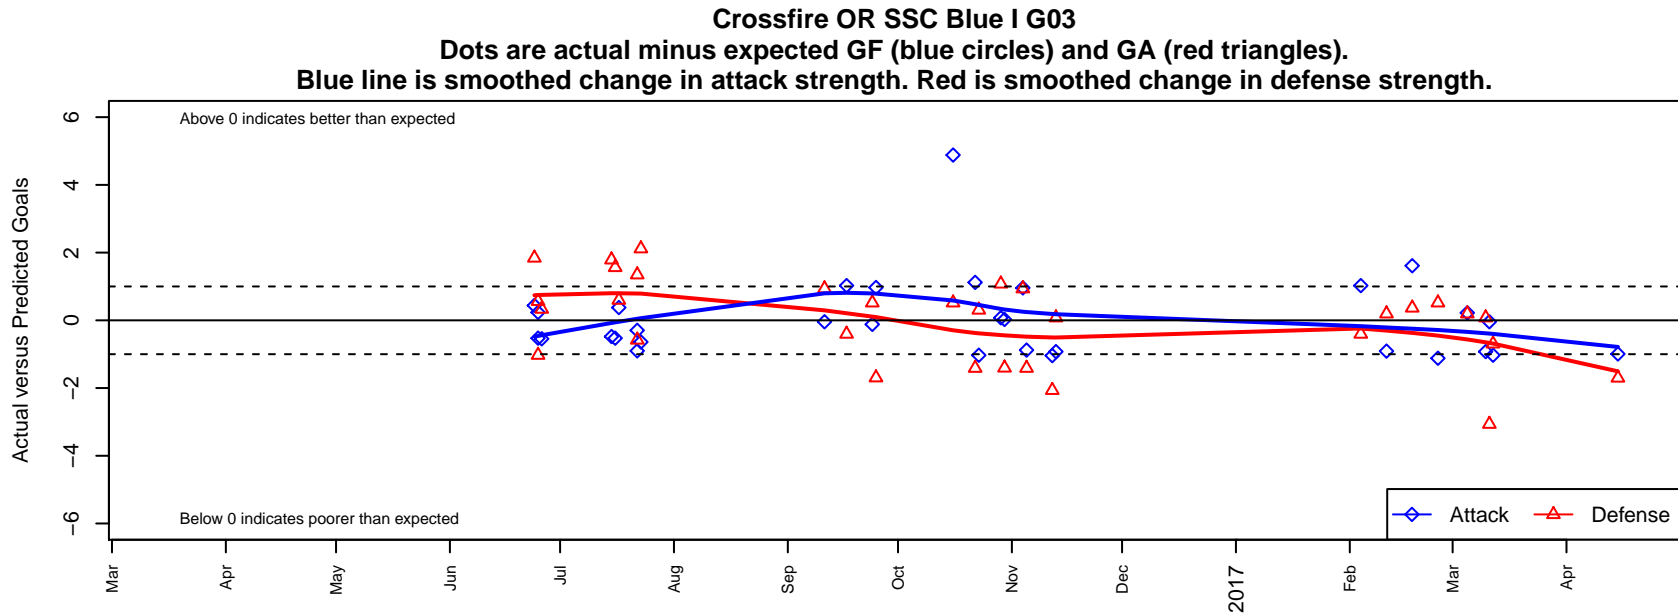

Crossfire OR SSC Blue I G03

Crossfire Oregon
 Tigard, OR
 G03 total strength=1233
 attack=5.08 defense=3.97
 fall league = PTT G03 Premier White
 spr league = Spr OYS G03 Premier White

alt names used:
 Southside Blue 03
 SOUTHSIDE SSC 03 BLUE (OR)
 SOUTHSIDE SSC 03 BLUE (OR)
 SSC 03G Blue
 SSC 03G Blue
 SSC 03G Blue

**attack and defense variance (black dot)
relative to other teams
and top 10 in region**

**attack and defense rating
relative to others at age
and all opponents in last 13 months**

Performance relative to 13 month average